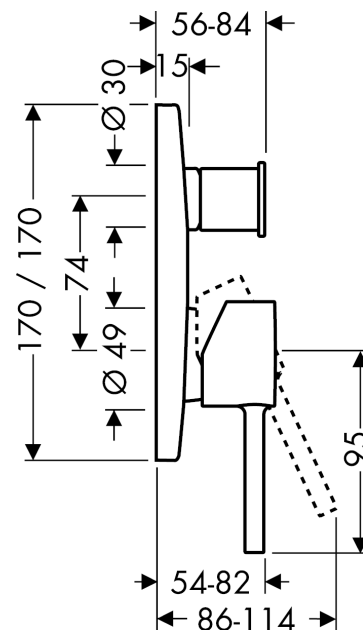

Scale drawing