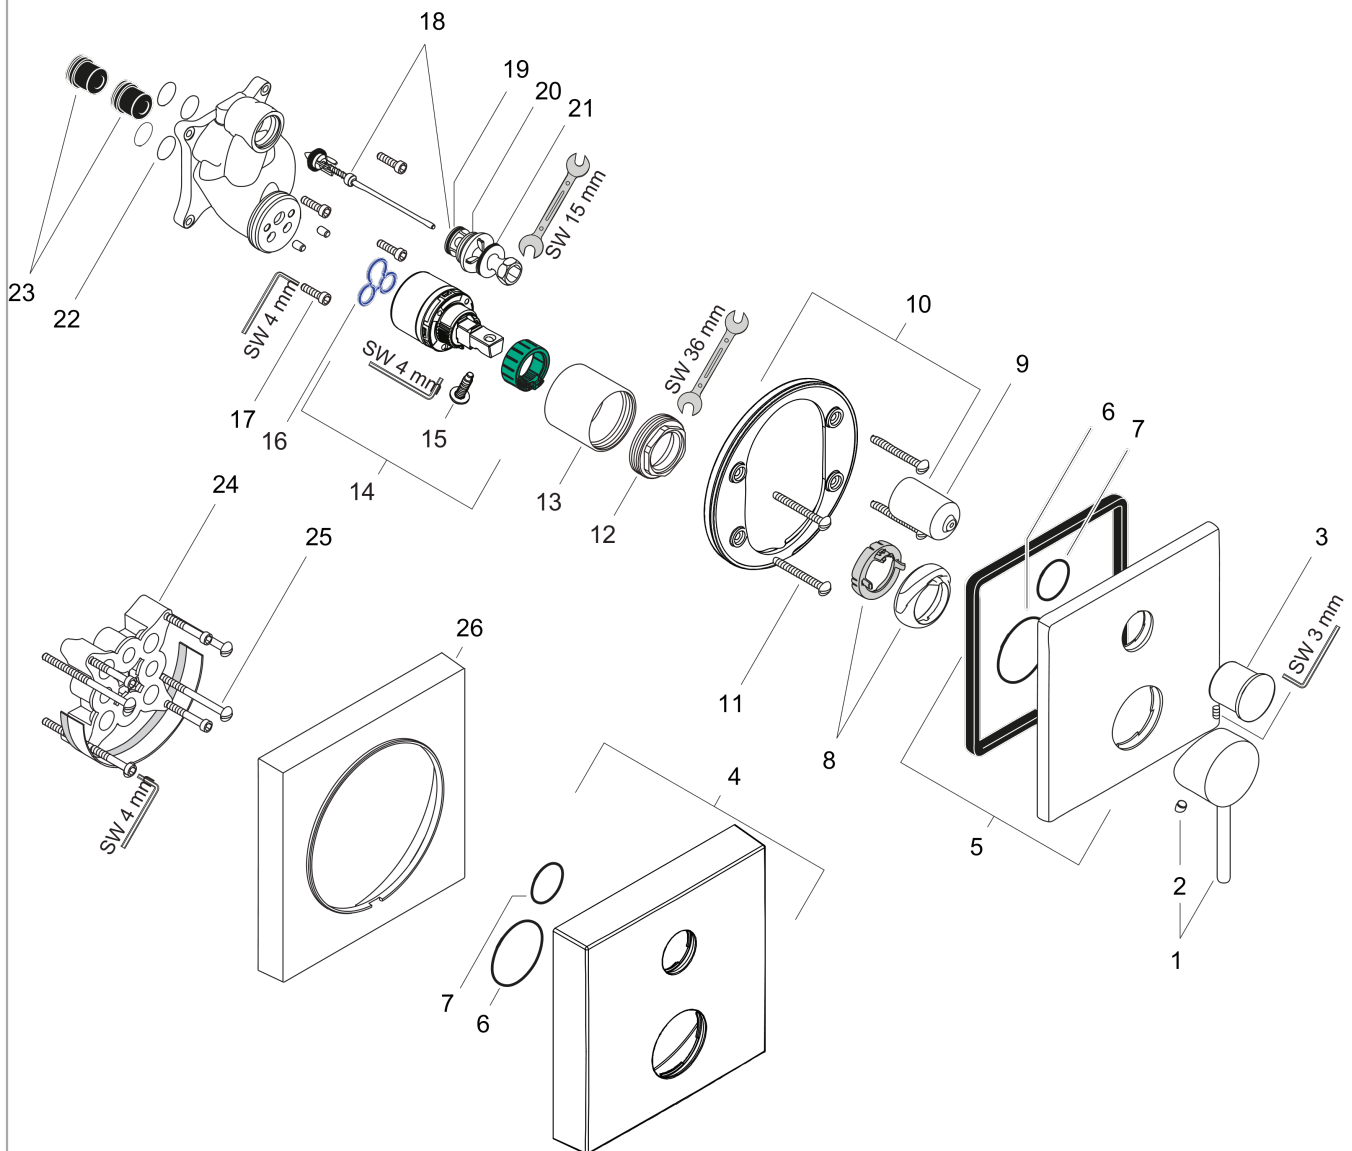

Product image

Scale drawing

AXOR Starck X
Single lever bath mixer for concealed installation
 Surfaces: **Chrome** Article Number: **10445000**

Flowchart

AXOR Starck X
Single lever bath mixer for concealed installation
 Surfaces: **Chrome** Article Number: **10445000**

Exploded Drawing

Year of production: >08/12

AXOR Starck X
Single lever bath mixer for concealed installation
 Surfaces: **Chrome** Article Number: **10445000**

Spare part list

Year of production: >08/12

Pos.	Description	Article Number	PC	PU
1	handle	10490000	14	1
2	screw cover	96338000	1	1
3	diverter knob cpl.	96934000	10	1
4	escutcheon height = 33 mm (when wall is not deep enough).	14967000	98	1
5	escutcheon	97924000	11	1
6	O-Ring 48x3	95508000	1	1
7	O-ring 29x3	98371000	2	1
8	flange (Rotating Protector)	96395000	9	1
9	sleeve	96448000	9	1
10	holder for escutcheon	98793000	9	1
11	set of fixing screws	96454000	3	1
12	nut	96461000	8	1
13	sleeve	95980000	12	1
14	cartridge, assy	92730000	11	1
15	locking screw for handle	95140000	2	1
16	seal	95008000	3	1
17	set of screws	96525000	3	1
18	selector assy	95014000	11	1
19	O-ring 17x2	98199000	1	1
20	O-ring 20x2,5	92602000	2	1
21	O-ring 21x2	98205000	2	1
22	O-ring 13x2	98128000	1	1
23	noise reduction	94073000	7	1
24	extension 25 mm	13595000	98	1
25	set of fixing screws	97747000	1	1
26	extension 22 mm	97407000	98	1
a	spring for exchanged connections	96365000	9	1
b	hollow set screw M4x10	97667000	1	1
c	concealed item	01800180	98	1