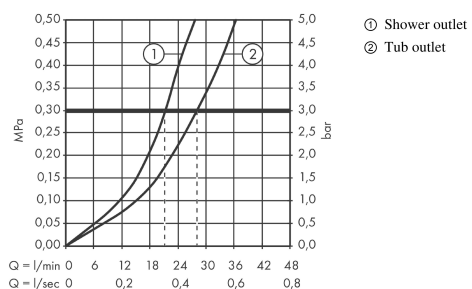

AXOR Starck X
Single lever bath mixer for concealed installation
 Surfaces: **Chrome** Article Number: **10445000**

Description

product features

- connection type: basic set
- ceramic cartridge
- min. operating pressure: 1 bar
- max. operating pressure: 10 bar
- temperature limitation adjustable
- with automatic resetting
- non-return valve
- with silencer
- suitable for continuous flow water heaters
- PA-IX 9709/ICC
- DVGW NW-6506CQ0125
- ETA VA 1.42/18751
- ACS 19 ACC NY 249, valide jusqu'au 01.08.2024
- WRAS 1903005
- JWWA E-382
- Kiwa K6161_Mechanical Mixers EN817
- SVGW 0411-4903
- SINTEF 1426

Product image

Scale drawing

AXOR Starck X
Single lever bath mixer for concealed installation
 Surfaces: **Chrome** Article Number: **10445000**

Flowchart

AXOR Starck X
Single lever bath mixer for concealed installation
 Surfaces: **Chrome** Article Number: **10445000**